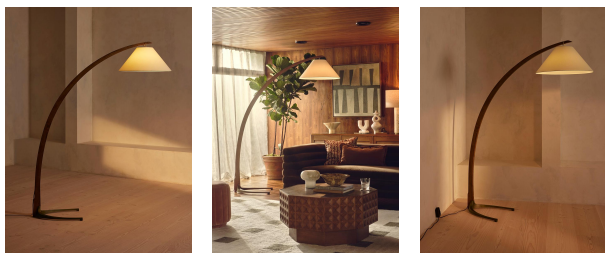

Dimensions

Product dimensions: H201.7 x W61 x D160.7cm / H79.4 x W24 x D63.3"

Product weight: 8kg / 17.6lbs

Number of boxes: 2

* Box 1 : H20 x W253 x D50cm / H7.9 x W99.6 x D19.7"

* Box 2 : H30 x W65 x D65cm / H11.8 x W25.4 x D25.4"

Details

Assembly required: Yes, specialist

Base dimensions: H204 x W43.5 x D43.5cm

Bulb required: 1 / E27 / 9W Maximum

Bulb style: Tala 6W Globe LED

Bulb(s) included: No

Cable length: 180cm

Care instructions: Clean with a soft dry cloth only. Do not use polishing agents, harsh chemicals or abrasive cleaners as they may damage the finish.

Always switch off the electricity supply before cleaning.

Dimmable: Yes, all portable lighting comes with an inline dimmer on the cable. Please consult a qualified electrician regarding compatible bulbs for your dimmer switch system.

Electrician required: No

Lighting Certification UK: CE

Shade dimensions: H26.2 x W61 x D61cm

Voltage: 220-240V