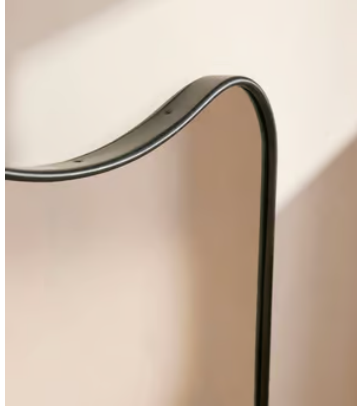

SOHO HOME

Cooper Wall Mirror, Blackened Brass

£495 Regular price

£421 Member price

Inspired by 1960s Italian modernist mirrors and seen at DUMBO House, the Cooper mirror features a sleek, curved frame in a blackened brass finish. Suitable for bathroom use, partner with other styles from the Cooper mirror range for a cohesive feel throughout.

Dimensions

Dimensions: H101 x W77 x D3.5cm / H39.8 x W30.3 x D1.4"

Weight: 16kg / 35.3lbs

Packaged weight: 16kg / 35.3lbs

Details

Assembly required: No

Bathroom safe: Suitable for bathroom use

Wall fixtures included: No