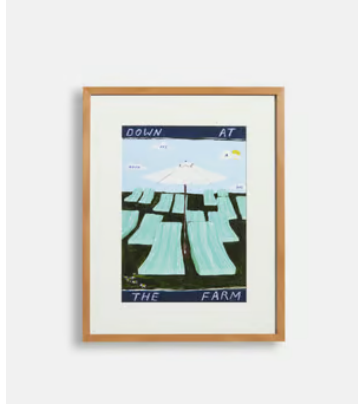

SOHO HOME

Lucy Mahon Farmhouse Print, A4 Oak Frame

£250 Regular price

£213 Member price

London-based artist and Shoreditch House member, Lucy Mahon, is putting her playful stamp on Soho Home with a limited-edition collection of prints. Inspired by Soho Farmhouse in the Oxfordshire countryside, this colourful artwork will bring a touch of Mahon's optimistic style onto your own walls, mounted in a solid oak frame.

Dimensions

Dimensions: H41.5 x W33 x D33cm / H16.3 x W13 x D13"

Weight: 1kg / 2.2lbs

Details

Medium: Paper Print

Frame: Oak Frame with Glass