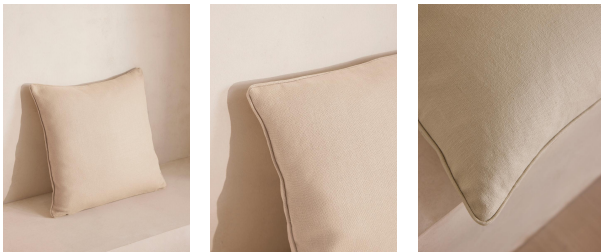

(uk) Vinnie Large Square Cushion, Bisque

£185 Regular

£157 Membership

Available in

- | | |
|--|---|
|  Sage |  Ochre |
|  Sienna |  Bisque |
|  Antique Rose |  Wheat |
|  Olive |  Prussian Blue |

Sizes

50 x 50cm, 65 x 65cm

Product details

Our feather-filled Vinnie cushions are upholstered in natural linen with a wide range of colours to choose from. Each matches back to our upholstery fabrics, allowing you to easily layer colours and textures as we do in the Houses across sofas, beds and armchairs.

Dimensions

Product dimensions: H65 x W65 x D10cm / H25.6 x W25.6 x D3.9"

Product weight: 1kg / 2.2lbs

Packaged or boxed dimensions: H59 x W79 x D49cm / H23.2 x W31.1 x D19.3"

Packaged or boxed weight: 10kg / 22lbs