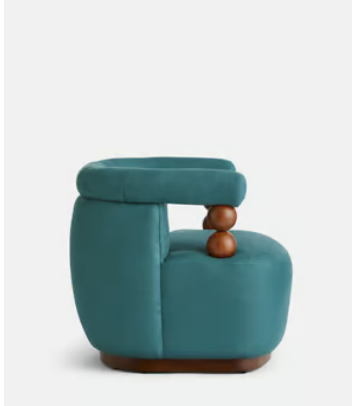

SOHO HOME

Limited Edition Bangkok Lounge Chair

£1,995 Regular price

£1,696 Member price

Part of our limited-edition Bangkok capsule collection, this lounge chair echoes the luscious surroundings inside and out of Soho House Bangkok, upholstered in Pierre Frey's blue Menerbes fabric. An irregular linen with a charm and appearance that is as unusual as it is original, Menerbes surprises with its energetic and authentic appearance. Solid oak details can be seen in the form of bobbin arms and a plinth base, while the curved roll top, lumbar support and soft padded foam seat offer supreme comfort when unwinding with a drink.

Dimensions

Dimensions: H68.6 x W76.8 x D78.1cm / H27 x W30.3 x D30.8"

Weight: 26.3kg / 58lbs

Packaged dimensions: H75 x W83 x D83cm / H29.5 x W32.8 x D32.8"

Packaged weight: 35kg / 77.2lbs

Details

Arm height: 68.6cm

Composition: Frame; Engineered Hardwood, Feet; Birch. Fabric; 96% Linen, 4% Polyamide

Fabric: 96% Linen, 4% Polyamide

Frame: Engineered hardwood

Removable cushions: No

Removable legs: No

Seat depth: 53.3cm

Seat height: 43.8cm

Seat width: 51.4cm

Spring count: 4