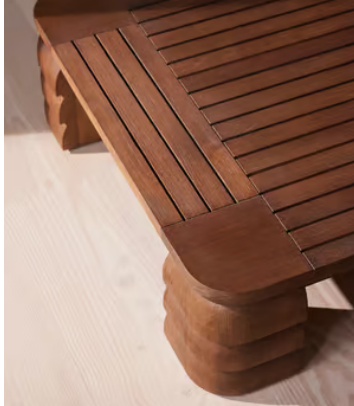

SOHO HOME

Lucca Coffee Table, Wirebrushed Stained Teak

£1,695 Regular price

£1,441 Member price

The Modernist shape of our Lucca coffee table echoes the architecture of Soho House Rome. Crafted from a dark stain solid teak, a square top rests on four stacked legs with smooth, rounded edges.

Clearance: 18cm

Composition: Teak Wood

Feet: Plastic Glide

Removable legs: No

Suitable for outdoor use: Yes

Care instructions: Dust often using a clean, soft, dry and lint-free cloth. Blot spills immediately and wipe with a clean, damp, cloth. We do not recommend the use of chemical cleansers, abrasives or furniture polish. Cover when not in use.