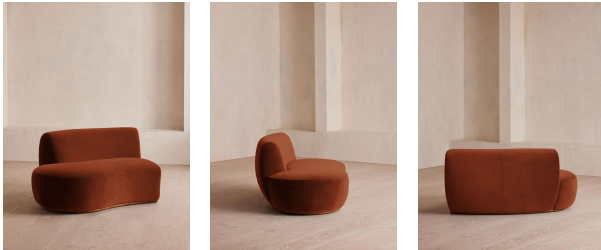

### Dimensions

Product dimensions: H73.66 x W158.115 x D100.33cm / H29 x W62.3 x D39.5"

Product weight: 40.9kg / 90.2lbs

Packaged or boxed dimensions: H79 x W162 x D108cm / H31 x W63.8 x D42.5"

Packaged or boxed weight: 56.6kg / 124.8lbs