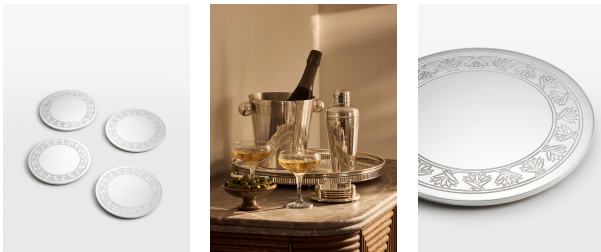

SOHO HOME

Rochester Engraved Silver Coasters, Set Of Four

£125 Regular

£106 Membership

Product details

An elegant addition to your at-home bar or cart, this set of Rochester coasters are silver plated and designed with vintage-inspired etchings, looking to the antique furnishings at Soho House 76 Dean Street. Use to serve your cocktails the Soho House way when guests come to visit.

Dimensions

Product dimensions: H4 x W13 x D13cm / H2 x W5 x D5"

Product weight: 2kg / 4.4lbs

Packaged or boxed dimensions: H15 x W26 x D36cm / H5.9 x W10.2 x D14"

Packaged or boxed weight: 2kg / 4.4lbs

Details