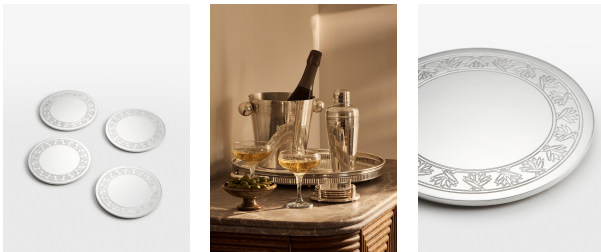

SOHO HOME

Rochester Engraved Silver Coasters, Set Of Four

£125 Regular

£106 Membership

Product details

An elegant addition to your at-home bar or cart, this set of Rochester coasters are silver plated and designed with vintage-inspired etchings, looking to the antique furnishings at Soho House 76 Dean Street. Use to serve your cocktails the Soho House way when guests come to visit.

Dimensions

Product dimensions: H4 x W13 x D13cm / H2 x W5 x D5"

Product weight: 4kg / 8.8lbs

Packaged or boxed dimensions: H15 x W26 x D36cm / H5.9 x W10.2 x D14"

Packaged or boxed weight: 4kg / 8.8lbs

Details