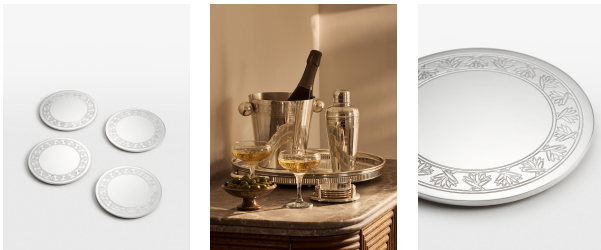

Details

Care instructions: Wipe with a soft, dry cloth. Do not use abrasives or cleaners as they may damage the finish.

Composition: Stainless Steel, 1.5 microns of silver

Dishwasher safe: No

Material: Stainless Steel

Microwave safe: No

Oven safe: No