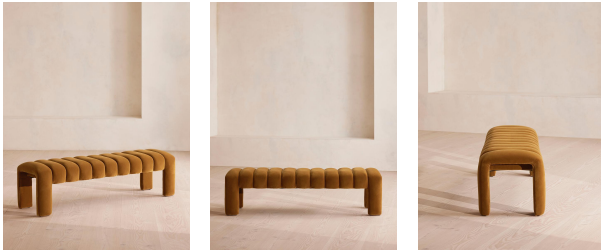

## Willis Bench, Velvet, Mustard

£1,295 Regular

£1,101 Membership

### Product details

Our Willis bench adds a touch of vintage-inspired glamour to any interiors scheme with channelled seat detail and soft, velvet upholstery for a textural finish. Inspired by Holloway House, this piece is ideal for placing in an entrance, living room or at the end of the bed.

### Details

Assembled size: H44 x W161 x D44cm

Care instructions: Professional upholstery cleaning

Composition: Frame: Birch and engineered hardwood.

Legs: Stainless Steel. Fabric: 85% Cotton, 15% Polyester

Fabric: 85% Cotton 15% Polyester

Frame: Birch and engineered hardwood

Removable cushions: No

Removable legs: No

Seat depth: 44cm

Seat height: 43.8cm

Seat width: 161cm