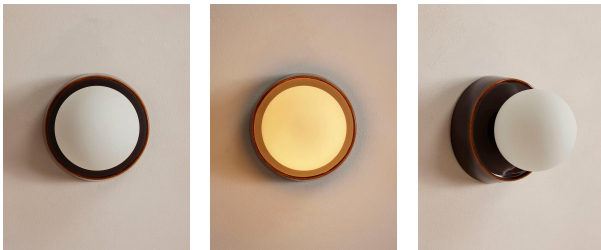

## Sophia Wall Light, Brown

£195 Regular

£166 Membership

### Product details

Suitable for every space in the home, including the bathroom, our Sophia wall light draws inspiration from Soho House Stockholm. Using opaque glass for a soft and flattering light, its globe design sits on a glazed ceramic base with antique brass detailing. Place either side of a mirror or bedside.

- Globe wall light
- Opaque glass
- Glazed brown ceramic base
- Bathroom safe
- Antique brass detailing
- Recommended bulb: Tala 3W Pluto LED
- We recommend wiring our wall lights with a dimmer control to tailor the light level
- Inspired by Soho House Stockholm