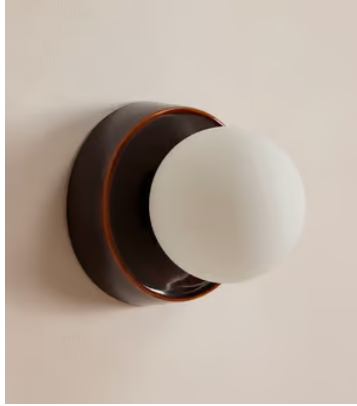

## Sophia Wall Light, Brown

£250 Regular price

£213 Member price

Suitable for every space in the home, including the bathroom, our Sophia wall light draws inspiration from Soho House Stockholm. Using opaque glass for a soft and flattering light, its globe design sits on a glazed ceramic base with antique brass detailing. Place either side of a mirror or bedside.