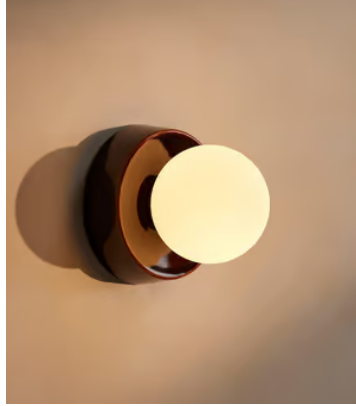

## Sophia Wall Light, Brown

£250 Regular price

£213 Member price

Suitable for every space in the home, including the bathroom, our Sophia wall light draws inspiration from Soho House Stockholm. Using opaque glass for a soft and flattering light, its globe design sits on a glazed ceramic base with antique brass detailing. Place either side of a mirror or bedside.