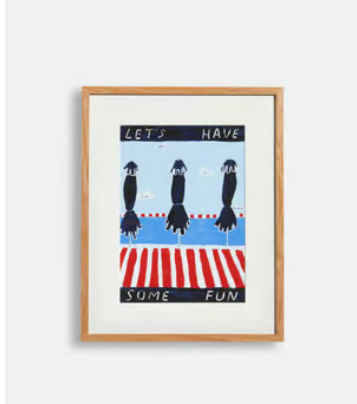

## Lucy Mahon Shoreditch Print, A4 Oak Frame

£250 Regular price

£213 Member price

London-based artist and Shoreditch House member, Lucy Mahon, is putting her playful stamp on Soho Home with a limited-edition collection of prints. This piece depicts a painted scene of our iconic Shoreditch rooftop pool, featuring the House's classic cabana red and white striped towel. Mounted and framed in a natural oak frame, this vibrant artwork will bring a touch of Mahon's optimistic style onto your own walls.

### Dimensions

**Dimensions:** H41.5 x W33 x D33cm / H16.3 x W13 x D13"

**Weight:** 1kg / 2.2lbs

### Details

**Medium:** Paper Print

**Frame:** Natural oak with glass