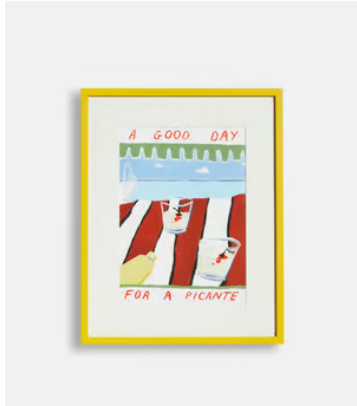

## Lucy Mahon Picante Print, A4 Yellow Frame

£250 Regular price

£213 Member price

London-based artist and Shoreditch House member, Lucy Mahon, is putting her playful stamp on Soho Home with a limited-edition collection of prints. Featured is the Picante print, showing a Soho House classic cocktail enjoyed by the pool. Mounted and framed in a painted yellow oak frame, this vibrant artwork will bring a touch of Mahon's optimistic style onto your own walls.

### Dimensions

**Dimensions:** H41.5 x W33 x D33cm / H16.3 x W13 x D13"

**Weight:** 1kg / 2.2lbs

### Details

**Medium:** Paper Print

**Frame:** Yellow Painted Oak Frame with Glass

Available in 0 colours