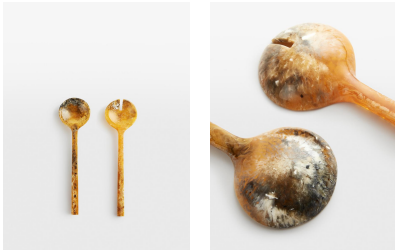

## Henrietta Salad Servers, Set Of Two

£45

Regular

£38

Membership

### Product details

Serve up salads the Soho House way with our Henrietta servers, inspired by our very own 180 House. Sculpted from resin with an iridescent finish, no two are the same due to the natural variations of the material, making them a unique addition to your dining collection.