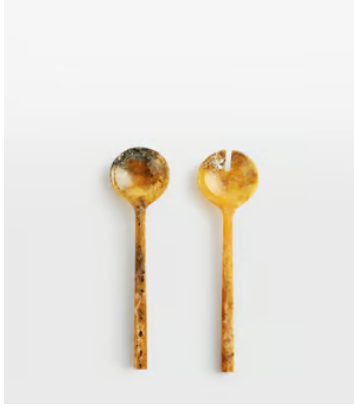

## Henrietta Salad Servers, Set of Two

£45 Regular price

£38 Member price

Serve up salads the Soho House way with our Henrietta servers, inspired by our very own 180 House. Sculpted from resin with an iridescent finish, no two are the same due to the natural variations of the material, making them a unique addition to your dining collection.