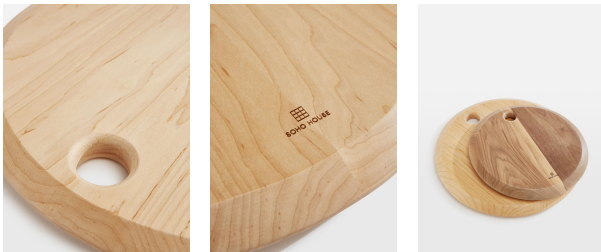

## Kinkell Maple Wooden Board, Large

£130 Regular

£104 Membership

### Product details

This large Kinkell board has been carved from a solid maple wood, with natural variations for a one-of-a-kind piece. Ideal for serving a selection of cheeses, bread and crackers, its organic, round shape reflects the textures and forms seen throughout Soho Roc House, with a hole to hang above the kitchen sideboard once used.

### Dimensions

Product dimensions: H3 x W45 x D3cm / H1 x W18 x D1"

Product weight: 3kg / 6.6lbs

Packaged or boxed weight: 3kg / 6.6lbs