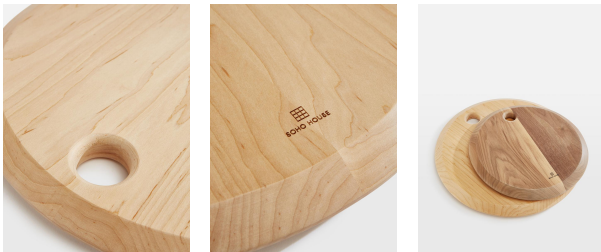

SOHO HOME

Kinkell Maple Wooden Board, Large

£130 Regular

£104 Membership

Product details

This large Kinkell board has been carved from a solid maple wood, with natural variations for a one-of-a-kind piece. Ideal for serving a selection of cheeses, bread and crackers, its organic, round shape reflects the textures and forms seen throughout Soho Roc House, with a hole to hang above the kitchen sideboard once used.

Dimensions

Product dimensions: H3 x W45 x D3cm / H1 x W18 x D1"

Product weight: 3kg / 6.6lbs

Packaged or boxed weight: 124kg / 273.4lbs

Details

Care instructions: Hand wash with running water

Composition: Maple