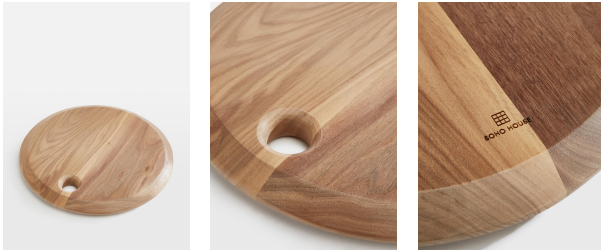

SOHO HOME

Kinkell Dark Walnut Wooden Board, Medium

£110 Regular

£88 Membership

Product details

This medium Kinkell board has been carved from a solid dark walnut wood, with natural variations for a one-of-a-kind piece. Ideal for serving a selection of cheeses, bread and crackers, its organic, round shape reflects the textures and forms seen throughout Soho Roc House, with a hole to hang above the kitchen sideboard once used.

Dimensions

Product dimensions: H3 x W35 x D3cm / H1 x W14 x D1"

Product weight: 2kg / 4.4lbs

Packaged or boxed weight: 2kg / 4.4lbs

Details

Care instructions: Hand wash with running water

Composition: Walnut