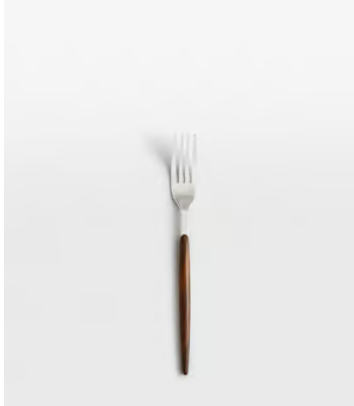

## Amsterdam Cutlery, Set of 24

£105 Regular price

£89 Member price

Ideal for everyday use, our Amsterdam cutlery set comprises of 24 pieces. Inspired by the 1970s design aesthetic of 180 House, each piece has a slender, elegant shape in walnut veneer and stainless steel to elevate any dining experience, whether you're cooking for the family or entertaining guests.