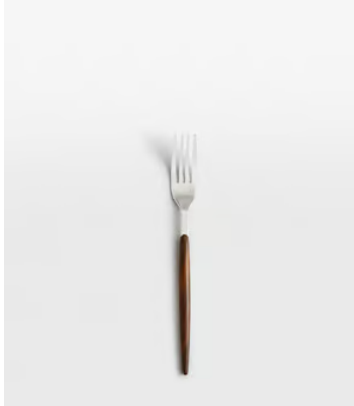

SOHO HOME

Amsterdam Cutlery, Set of 24

£105 Regular price

£89 Member price

Ideal for everyday use, our Amsterdam cutlery set comprises of 24 pieces. Inspired by the 1970s design aesthetic of 180 House, each piece has a slender, elegant shape in walnut veneer and stainless steel to elevate any dining experience, whether you're cooking for the family or entertaining guests.

Dimensions

Product dimensions: H26 x W14 x D7cm / H10 x W5 x D3"

Product weight: 13kg / 28.7lbs

Packaged or boxed weight: 13kg / 28.7lbs

Details

Care instructions: Hand Wash Only

Composition: Wood and steel