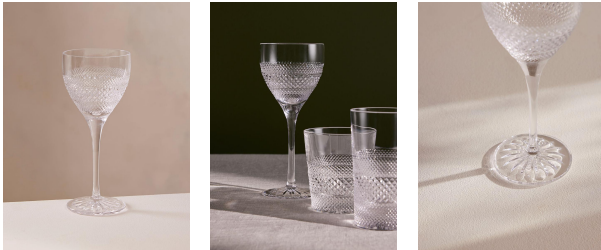

SOHO HOME

Huxley Cut Crystal Red Wine Glass, Set Of Four

£300

Regular

£255

Membership

Available in

Red Wine Glass, White Wine Glass

Product details

Our Huxley crystal glassware has been crafted to elevate your drinking experience. The intricate design is inspired by Little House Mayfair as well as classic Regency-era design, with attention spent on every piece by a set of skilled craftspeople in Slovenia. Each glass is cut, polished and finished by hand to achieve brilliant clarity and sparkle, with a satisfying weighty feel. Featured is this set of four red wine glasses to add to your at-home bar.