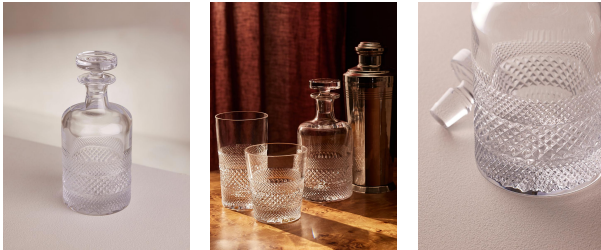

SOHO HOME

Huxley Cut Crystal Decanter, Small

£188 Regular

£150 Membership

Sizes

Small, Large

Product details

Our Huxley crystal glassware has been crafted to elevate your drinking experience. The intricate design is inspired by Little House Mayfair as well as classic Regency-era design, with attention spent on every piece by a set of skilled craftspeople in Slovenia. Each glass is cut, polished and finished by hand to achieve brilliant clarity and sparkle, with a satisfying weighty feel. Featured is this small decanter to add to your at-home bar.

Dimensions

Product dimensions: H18 x W9 x D9cm / H7 x W3 x D3"

Product weight: 1kg / 2.2lbs

Packaged or boxed dimensions: H30 x W20 x D26cm / H11.7 x W8 x D10.1"

Packaged or boxed weight: 1kg / 2.2lbs

Details