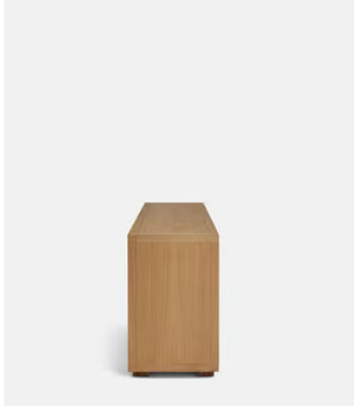

SOHO HOME

Sandro Sideboard

~~£3,795~~ £2,655 Regular price

~~£3,226~~ £2,124 Member price

Make a decorative statement in the home with our Sandro sideboard. Crafted in Portugal, a solid oak frame is brought to life with four mosaic front doors in oak, walnut and ash, echoing the 1960s-inspired dark wood panelling in the club of Soho House Holloway. Finished with brass inlay details for an added vintage touch, place in your hallway or living room to make a bold first impression.

Dimensions

Dimensions: H80 x W200 x D50cm / H31.4 x W78.7 x D19.6"

Weight: 123kg / 271.2lbs

Packaged dimensions: H86 x W206 x D56cm / H33.9 x W81.1 x D22"

Packaged weight: 133kg / 293.2lbs

Details

Assembly required: No