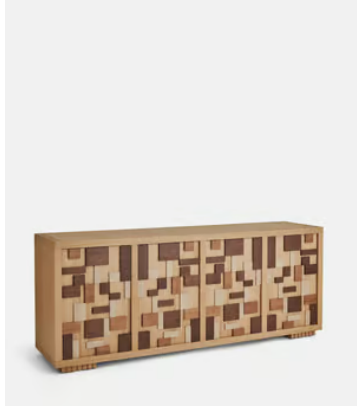

SOHO HOME

Sandro Sideboard

~~£3,795~~ £2,655 Regular price

~~£3,226~~ £2,124 Member price

Make a decorative statement in the home with our Sandro sideboard. Crafted in Portugal, a solid oak frame is brought to life with four mosaic front doors in oak, walnut and ash, echoing the 1960s-inspired dark wood panelling in the club of Soho House Holloway. Finished with brass inlay details for an added vintage touch, place in your hallway or living room to make a bold first impression.

Dimensions

Dimensions: H80 x W200 x D50cm / H31.4 x W78.7 x D19.6"

Weight: 123kg / 271.2lbs

Packaged dimensions: H86 x W206 x D56cm / H33.9 x W81.1 x D22"

Packaged weight: 133kg / 293.2lbs

Details

Assembly required: No