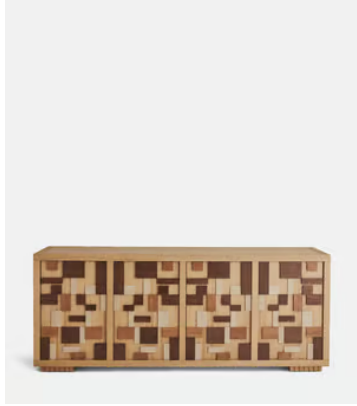

SOHO HOME

Sandro Sideboard

~~£3,795~~ £2,655 Regular price

~~£3,226~~ £2,124 Member price

Make a decorative statement in the home with our Sandro sideboard. Crafted in Portugal, a solid oak frame is brought to life with four mosaic front doors in oak, walnut and ash, echoing the 1960s-inspired dark wood panelling in the club of Soho House Holloway. Finished with brass inlay details for an added vintage touch, place in your hallway or living room to make a bold first impression.

Dimensions

Dimensions: H80 x W200 x D50cm / H31.4 x W78.7 x D19.6"

Weight: 123kg / 271.2lbs

Packaged dimensions: H86 x W206 x D56cm / H33.9 x W81.1 x D22"

Packaged weight: 133kg / 293.2lbs

Details

Assembly required: No