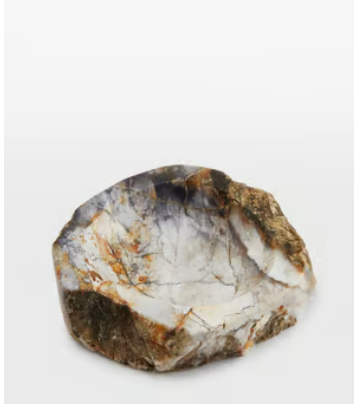

SOHO HOME

Sorrel Trinket Bowl, Teal

~~£195~~ £95 Regular price

~~£166~~ £76 Member price

The natural formation of our Sorrel trinket bowl adds interest to a coffee table or side table with no two styles the same. Sculpted from agate stone with a raw edge and organic shape, it echoes the neutral interiors of Soho Roc House.

Material: Agate

Watertight: No