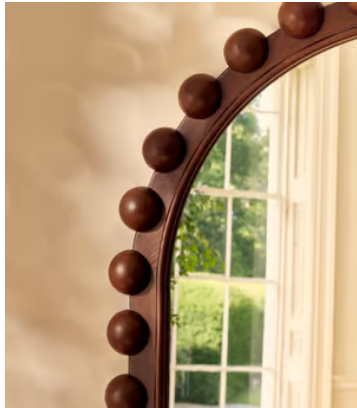

SOHO HOME

Emilia Mirror, Floor

£1,995 Regular price

£1,696 Member price

A decor piece with endless impact, our Emilia floor mirror features an oversized statement arch frame with carved bobble detail. Crafted from solid dark ash, it reflects similar styles seen in Shoreditch House. Place in any room to recreate the House's signature look and open up your space.