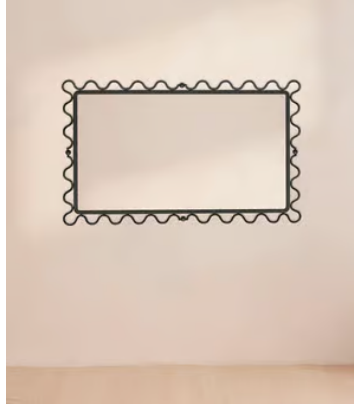

SOHO HOME

Pia Mirror

£695 Regular price

£591 Member price

A mix of oversized silhouettes and detailed frames adds a fresh look to your interiors, as with our tall Pia mirror. Designed to accent your space, it features a sculptural wave border in a matte black metal. Inspired by Soho House Paris, hang either portrait or landscape in any room of the home.

Dimensions

Dimensions: H115 x W70 x D7cm / H45.3 x W27.5 x D2.8"

Weight: 46kg / 101.4lbs

Packaged weight: 46kg / 101.4lbs

Details

Assembly required: No

Bathroom safe: Suitable for bathroom use

Wall fixtures included: No