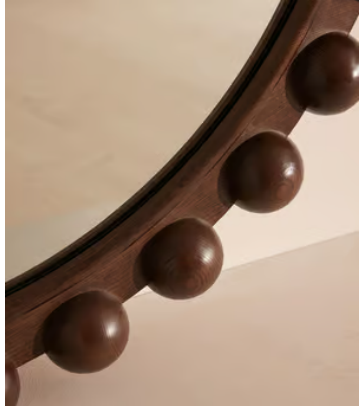

Emilia Mirror, Round

£1,495 Regular price

£1,271 Member price

A decor piece with endless impact, our Emilia round mirror features a bobble frame that's been carved for extra definition. Crafted from solid dark oak, it reflects similar styles seen in Shoreditch House. Place above a mantelpiece or in the bedroom to recreate the House's signature look and open up your space.