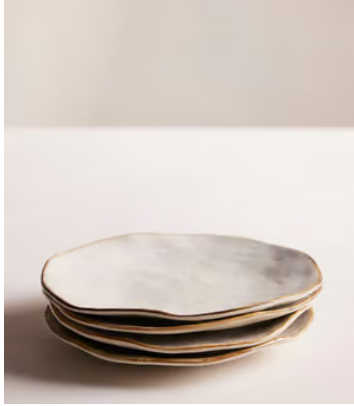

SOHO HOME

Emden Side Plate, Set of Four

£85 Regular price

£72 Member price

The speckled, matte glaze of our Emden dining collection echoes the rustic aesthetic of Soho Farmhouse beautifully, and has been hand applied and decorated by expert artisans in Portugal. A comfy, organic shape simply adds to the charm of the collection. Complete this set of four side plates with the matching dinner plates and cereal bowls for both relaxed dining and entertaining.

Dimensions

Dimensions: H2.4 x W15 x D15cm / H0.9 x W5.9 x D5.9"

Weight: 1kg / 2.2lbs

Packaged dimensions: H14 x W31 x D31cm / H5.5 x W12.2 x D12.2"

Packaged weight: 1kg / 2.2lbs

Details

Composition: Stoneware

Dishwasher safe: Yes

Material: Stoneware

Microwave safe: No

Oven safe: No

Care instructions: Dishwasher safe (recommended to place on top rack)