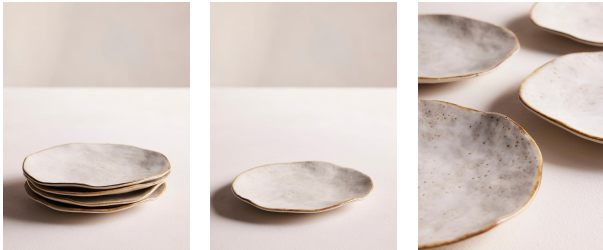

SOHO HOME

Emden Side Plate, Set Of Four

£85

Regular

£72

Membership

Product details

The speckled, matte glaze of our Emden dining collection echoes the rustic aesthetic of Soho Farmhouse beautifully, and has been hand applied and decorated by expert artisans in Portugal. A comfy, organic shape simply adds to the charm of the collection. Complete this set of four side plates with the matching dinner plates and cereal bowls for both relaxed dining and entertaining.

Dimensions

Product dimensions: H2.4 x W15 x D15cm / H0.9 x W5.9 x D5.9"

Product weight: 0.5kg / 1.1lbs

Packaged or boxed dimensions: H14 x W31 x D31cm / H5.5 x W12.2 x D12.2"

Packaged or boxed weight: 3.87kg / 8.5lbs