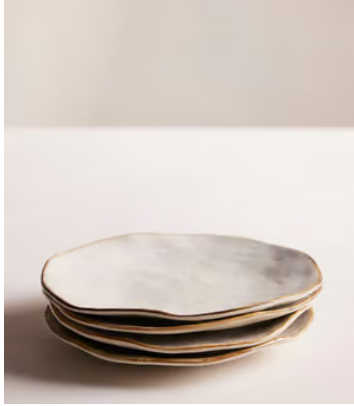

SOHO HOME

Emden Side Plate, Set of Four

£85 Regular price

£72 Member price

The speckled, matte glaze of our Emden dining collection echoes the rustic aesthetic of Soho Farmhouse beautifully, and has been hand applied and decorated by expert artisans in Portugal. A comfy, organic shape simply adds to the charm of the collection. Complete this set of four side plates with the matching dinner plates and cereal bowls for both relaxed dining and entertaining.

Dimensions

Dimensions: H2.4 x W15 x D15cm / H0.9 x W5.9 x D5.9"

Weight: 1kg / 2.2lbs

Packaged dimensions: H14 x W31 x D31cm / H5.5 x W12.2 x D12.2"

Packaged weight: 1kg / 2.2lbs

Details

Composition: Stoneware