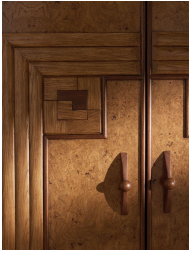

Details

Adjustable shelf?: Yes

Assembly required: No

Care instructions: Dust often using a clean, soft, dry and lint-free cloth. Blot

spills immediately and wipe with a clean, damp, cloth. We do not

recommend the use of chemical cleansers, abrasives or furniture

polish. Avoid contact with water and other liquids.

Drawer dimensions: H8 x W38.7 x D22.8cm

Feet: Plastic glide

Finish: Mid-tone Oak Burl, Walnut and Antique Brass

Frame: Oak Wood and poplar Wood

Handles: Walnut wood

Material: Beech Wood, Oak Wood, poplar Wood, walnut Wood, MDF, American Oak Veneer, Oak Burl Veneer and Stainless Steel

Removable legs: No

Shelf dimensions: Top shelf: H26 x W89 x D45cm /

Bottom shelf: H26 x W89 x D45cm / Wine storage:

H10 x W10 x D34cm