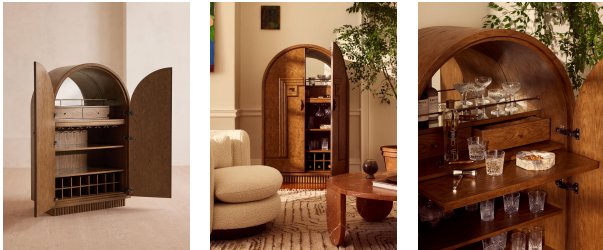

Benedict Bar Cabinet, Oak Burl

£4,995 Regular

£4,246 Membership

Product details

Recreate the relaxed bar setting of Soho House Nashville with the Benedict bar cabinet. An Art Deco-inspired design, the arch-shaped unit has been crafted from a mix of solid oak, solid walnut and oak burl veneer. Oak burl is characterised by its tan heartwood tones with darker burl pockets to display a mix of rich and tonal colours. Two bookmatched burl doors feature solid walnut handles, while a solid oak fluted base and a mirrored back brings added interest to this unique piece for displaying anywhere in the room. Open up to reveal a place for wine storage and a pull-out bar top, ideal when entertaining guests.

Dimensions

Product dimensions: H160 x W100 x D51cm / H63 x W39.4 x D20.1"

Product weight: 118kg / 260.1lbs

Packaged or boxed dimensions: H198 x W118 x D68cm / H78 x W46.5 x D26.8"

Packaged or boxed weight: 167kg / 368.2lbs

polish. Avoid contact with water and other liquids.

Drawer dimensions: H8 x W38.7 x D22.8cm

Feet: Plastic glide

Finish: Mid-tone Oak Burl, Walnut and Antique Brass

Frame: Oak Wood and poplar Wood

Handles: Walnut wood

Material: Beech Wood, Oak Wood, poplar Wood, walnut Wood, MDF, American Oak Veneer, Oak Burl Veneer and Stainless Steel

Removable legs: No

Shelf dimensions: Top shelf: H26 x W89 x D45cm /

Bottom shelf: H26 x W89 x D45cm / Wine storage: