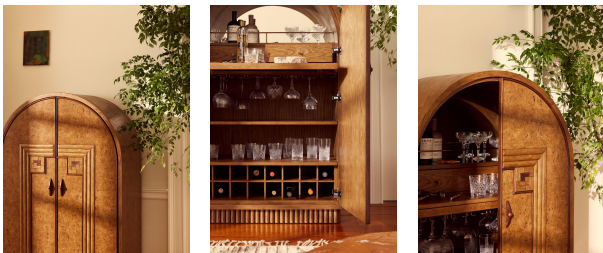

Dimensions

Product dimensions: H160 x W100 x D51cm / H63 x W39.4 x D20.1"

Product weight: 118kg / 260.1lbs

Packaged or boxed dimensions: H198 x W118 x D68cm / H78 x W46.5 x D26.8"

Packaged or boxed weight: 167kg / 368.2lbs