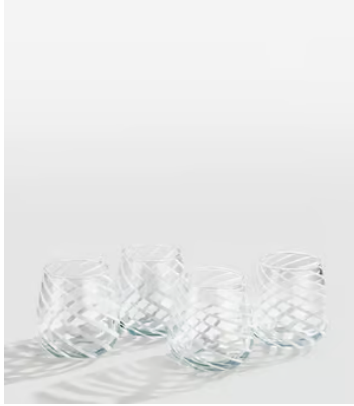

SOHO HOME

Coletta Lowball White, Set of Four

~~£80~~ £40 Regular price

~~£68~~ £32 Member price

Our Coletta lowball tumblers are made for enjoying a long refreshing soft drink or cocktail with friends, the Soho House way. Inspired by the traditional 1960s white swirled glass lighting fixtures found in Soho House Rome and crafted from blown glass, the Coletta glassware adds a fun twist to the traditional dining tablescape.

Dimensions

Dimensions: H14 x W6.8 x D6.8cm / H5.5 x W2.7 x D2.7"

Weight: 2kg / 4.4lbs

Packaged weight: 2kg / 4.4lbs

Details

Assembly required: No

Dishwasher safe: Yes

Material: Glass