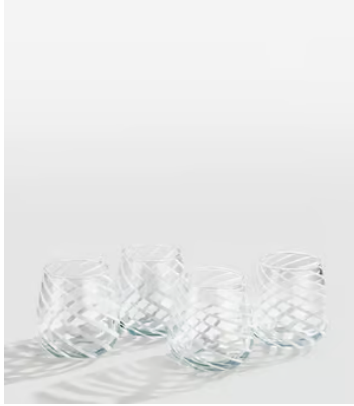

SOHO HOME

Coletta Lowball White, Set of Four

~~£80~~ £40 Regular price

~~£68~~ £32 Member price

Our Coletta lowball tumblers are made for enjoying a long refreshing soft drink or cocktail with friends, the Soho House way. Inspired by the traditional 1960s white swirled glass lighting fixtures found in Soho House Rome and crafted from blown glass, the Coletta glassware adds a fun twist to the traditional dining tablescape.