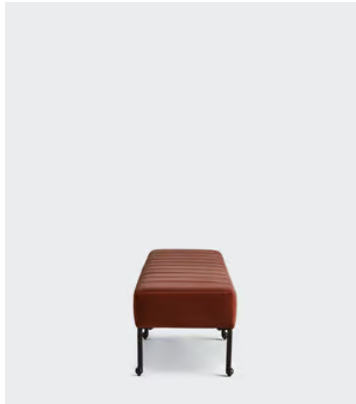

SOHO HOME

Poppy Bench, Velvet Rust

£995 Regular price

£846 Member price

The Poppy bench is a classic piece inspired by the interiors at Soho House 76 Dean Street. It's constructed from engineered hardwood with a channelled top upholstered in velvet and has six blackened bronze legs. This multi-functional bench lends itself to many areas of the home, whether it's situated at the end of the bed or in an entrance.

Dimensions

Dimensions: H42 x W161 x D46cm / H16.5 x W63.4 x D18.1"

Weight: 15.9kg / 35.1lbs

Packaged dimensions: H25 x W167 x D51cm / H9.8 x W65.8 x D20"

Packaged weight: 20.2kg / 44.5lbs

Details

Composition: Frame: Engineered hardwood with stainless steel legs.
Filling: Foam with fiber. Fabric Composition: 85% cotton, 15% polyester

Fabric: 85% Cotton 15% Polyester (100% cotton pile)

Frame: Engineered hardwood

Removable cushions: No

Removable legs: Yes

Seat depth: 45.7cm

Seat height: 42cm

Seat width: 161.3cm

Care instructions: Professional upholstery cleaning only

Available in 2 velvets

Lichen

Rust

Available in 1 shapes

Bench