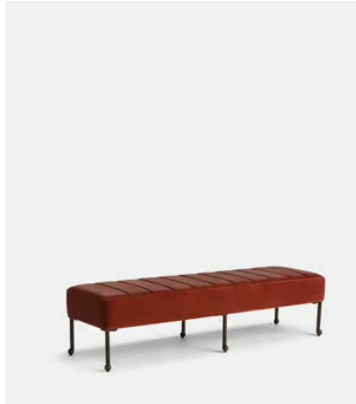

SOHO HOME

Poppy Bench, Velvet Rust

£995 Regular price

£846 Member price

The Poppy bench is a classic piece inspired by the interiors at Soho House 76 Dean Street. It's constructed from engineered hardwood with a channelled top upholstered in velvet and has six blackened bronze legs. This multi-functional bench lends itself to many areas of the home, whether it's situated at the end of the bed or in an entrance.

Dimensions

Dimensions: H42 x W161 x D46cm / H16.5 x W63.4 x D18.1"

Weight: 15.9kg / 35.1lbs

Packaged dimensions: H25 x W167 x D51cm / H9.8 x W65.8 x D20"

Packaged weight: 20.2kg / 44.5lbs

Details

Composition: Frame: Engineered hardwood with stainless steel legs.
Filling: Foam with fiber. Fabric Composition: 85% cotton, 15% polyester

Fabric: 85% Cotton 15% Polyester (100% cotton pile)

Frame: Engineered hardwood

Removable cushions: No

Removable legs: Yes

Seat depth: 45.7cm

Seat height: 42cm

Seat width: 161.3cm

Care instructions: Professional upholstery cleaning only

Available in 2 velvets

Lichen

Rust

Available in 1 shapes

Bench