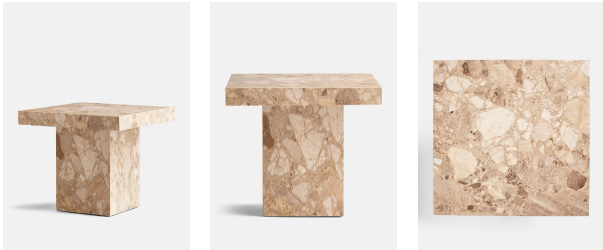

Phoenix Table, Kunis Brescia Marble, Tall

£1,795 Regular

£1,526 Membership

Product details

Referencing the marble textures seen throughout Shoreditch House, the tall Phoenix table is constructed from Kunis Brescia marble - a cream-toned Greek marble with irregular grey and mocha spots. Sharp edges and a low, rectangular profile create definition. Nest together with the small Phoenix table to make your living space flow.

Dimensions

Product dimensions: H45 x W50 x D50cm / H17.7 x W19.7 x D19.7"

Product weight: 135kg / 297.6lbs

Number of boxes: 2

* Box 1 : H62 x W38 x D38cm / H24.4 x W15 x D15"

* Box 2 : H62 x W62 x D18cm / H24.4 x W24.4 x D7.1"

abrasive paper or steel wool.

Clearance: 38cm

Feet: Plastic glide

Finish: Honed Marble

Frame: MDF and Aluminium

Hardware: Aluminium plate

Material: Kunis Brescia Marble, MDF and Aluminium

Removable legs: Yes