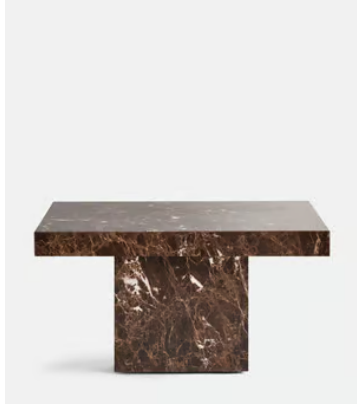

SOHO HOME

Phoenix Table, Dark Emperador Marble, Low

£1,995 Regular price

£1,696 Member price

A low-sitting silhouette is constructed from an Italian marble characterised by irregular grey-white spots and calcite accents.

Our Phoenix table references the textures seen throughout Shoreditch House with a deep brown Italian marble finished with natural grey-white spots and calcite accents. Characterised by clean, geometric lines, its square, stackable profile can nest together with the tall Phoenix table.

Details

Assembly required: Yes

Clearance: 31cm

Feet: Plastic glide

Finish: Honed Marble

Frame: MDF and Aluminium

Hardware: Aluminium plate

Material: Dark Emperador Marble, MDF and Aluminium