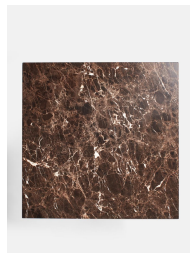

Phoenix Table, Dark Emperador Marble, Low

£1,995 Regular

£1,696 Membership

Product details

Referencing the textures seen throughout Shoreditch House, the low Phoenix table is constructed from Dark Emperador marble - a deep brown Italian marble with irregular grey-white spots and calcite accents. Clean, geometric lines and a square, stackable profile create definition. Nest together with the tall Phoenix table to make your living space flow.

Dimensions

Product dimensions: H38 x W70 x D70cm / H15 x W27.6 x D27.6"

Product weight: 120kg / 264.6lbs

Number of boxes: 2

* Box 1 : H55 x W44 x D44cm / H21.7 x W17.3 x D17.3"

* Box 2 : H81 x W81 x D18cm / H31.9 x W31.9 x D7.1"