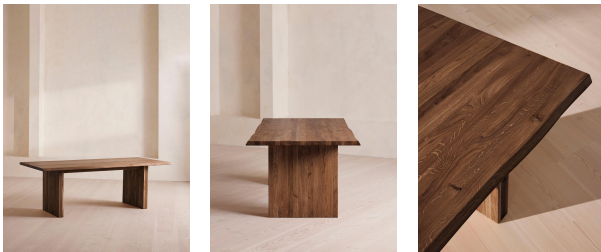

Matis Dining Table, Walnut, 240cm

£5,495

Regular

£4,671

Membership

Available in

- | | |
|---|---|
|  Brown Oak |  White Oak |
|  Grey Oak |  Natural |
|  Walnut |  Blackened Oak |

Sizes

6-8 Seater, 4-6 Seater, 8-10 Seater

Product details

Exclusively made to order, our Matis dining table is crafted from solid walnut with an oil finish and characteristic live edge. Available in three different sizes and wood stains, place the large rectangular table in the centre of a dining room to recreate the rustic settings at Soho Farmhouse.

Dimensions

Product dimensions: H75 x W240 x D100cm / H29.5 x W94.5 x D39.4"

Product weight: 122kg / 269lbs

Number of boxes: 2

* Box 1 : H17 x W251 x D111cm / H6.7 x W98.8 x D43.7"

* Box 2 : H24 x W81 x D75cm / H9.4 x W31.9 x D29.5"