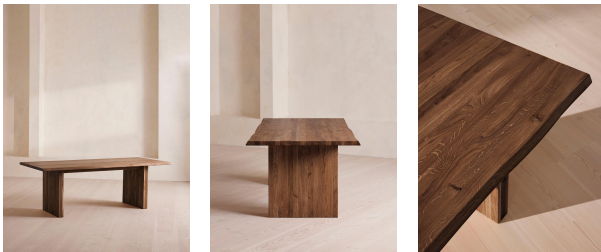

Matis Dining Table, Walnut, 220cm

£4,995

Regular

£4,246

Membership

Available in

- | | |
|---|---|
|  Brown Oak |  White Oak |
|  Grey Oak |  Natural |
|  Walnut |  Blackened Oak |

Sizes

6-8 Seater, 4-6 Seater, 8-10 Seater

Product details

Exclusively made to order, our Matis dining table is crafted from solid walnut with an oil finish and characteristic live edge. Available in three different sizes and wood stains, place the large rectangular table in the centre of a dining room to recreate the rustic settings at Soho Farmhouse.

Dimensions

Product dimensions: H75 x W220 x D100cm / H29.5 x W86.6 x D39.4"

Product weight: 116kg / 255.7lbs

Number of boxes: 2

* Box 1 : H17 x W231 x D111cm / H6.7 x W90.9 x D43.7"

* Box 2 : H24 x W81 x D75cm / H9.4 x W31.9 x D29.5"