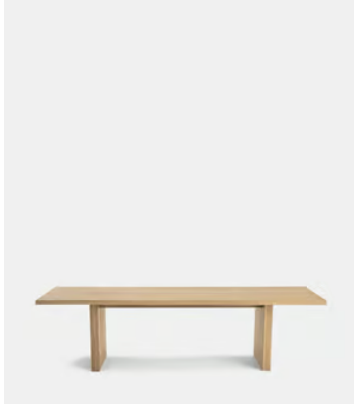

SOHO HOME

Matis Dining Table, Grey Oak, 240cm, US

£3,995 Regular price

£3,396 Member price

Our Matis dining table is crafted from solid oak with an oil finish and characteristic live edge. Available in three different sizes and wood stains, place the large rectangular table in the centre of a dining room to recreate the rustic settings at Soho Farmhouse.

Dimensions

Dimensions: H75 x W240 x D100cm / H29.5 x W94.5 x D39.4"

Weight: 122kg / 269lbs

Number of boxes: 2

- **Box 1:** H17 x W251 x D111cm / H6.7 x W98.8 x D43.7"
- **Box 2:** H24 x W81 x D75cm / H9.4 x W31.9 x D29.5"

Details

Assembly required: Yes

Clearance: 71cm

Finish: Grey Oak

Frame: European Oak

Hardware: Steel support

Material: European Oak and Steel

Removable legs: Yes