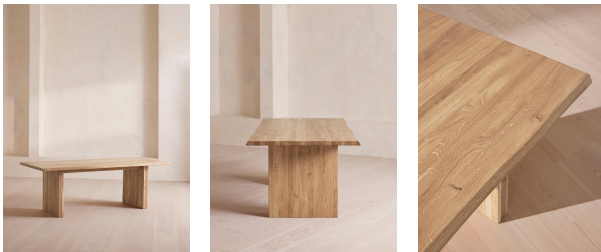

Matis Dining Table, Grey Oak, 240cm

£3,995

Regular

£3,396

Membership

Available in

- | | |
|---|---|
|  Brown Oak |  White Oak |
|  Grey Oak |  Natural |
|  Walnut |  Blackened Oak |

Sizes

6-8 Seater, 4-6 Seater, 8-10 Seater

Product details

Exclusively made to order, our Matis dining table is crafted from solid oak with an oil finish and characteristic live edge. Available in three different sizes and wood stains, place the large rectangular table in the centre of a dining room to recreate the rustic settings at Soho Farmhouse.

Dimensions

Product dimensions: H75 x W240 x D100cm / H29.5 x W94.5 x D39.4"

Product weight: 122kg / 269lbs

Number of boxes: 2

* Box 1 : H17 x W251 x D111cm / H6.7 x W98.8 x D43.7"

* Box 2 : H24 x W81 x D75cm / H9.4 x W31.9 x D29.5"