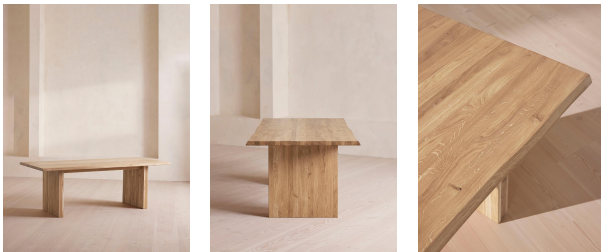

Matis Dining Table, Grey Oak, 220cm

£3,495

Regular

£2,971

Membership

Available in

- | | |
|---|---|
|  Brown Oak |  White Oak |
|  Grey Oak |  Natural |
|  Walnut |  Blackened Oak |

Sizes

6-8 Seater, 4-6 Seater, 8-10 Seater

Product details

Exclusively made to order, our Matis dining table is crafted from solid oak with an oil finish and characteristic live edge. Available in three different sizes and wood stains, place the large rectangular table in the centre of a dining room to recreate the rustic settings at Soho Farmhouse.

Dimensions

Product dimensions: H75 x W220 x D100cm / H29.5 x W86.6 x D39.4"

Product weight: 116kg / 255.7lbs

Number of boxes: 2

* Box 1 : H17 x W231 x D111cm / H6.7 x W90.9 x D43.7"

* Box 2 : H24 x W81 x D75cm / H9.4 x W31.9 x D29.5"