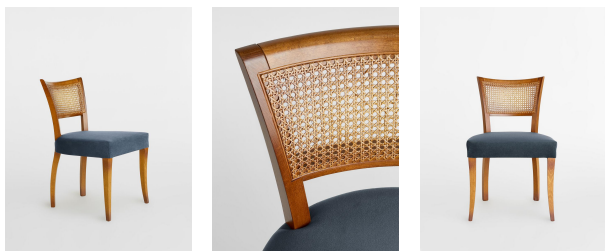

## Pair Of Molina Dining Chairs, Cane Back, Velvet, Grey Blue

£895 Regular

£716 Membership

### Available in

Linen Natural

Velvet Grey Blue

### Product details

Crafted in Italy, this pair of chairs is carved from beech wood with a cane backrest and velvet upholstery.

Variations of the Molina armchair can be seen in many of our Houses, from Soho House Berlin to High Road House in West London. Rounded corners on each arm complement the gentle curve of each chair's four beech wood legs.