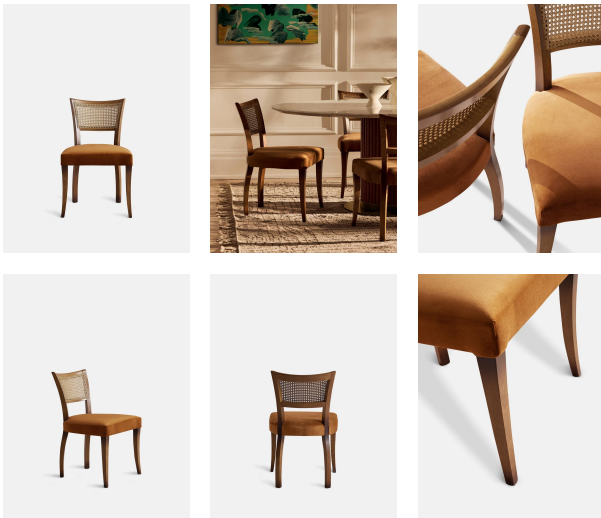

Pair Of Molina Dining Chairs, Cane Back, Velvet, Mustard, Us

£895

Regular

£716

Membership

Available in

Linen Natural

Velvet Grey Blue

Product details

A House hero, you'll find our upholstered Molina dining chairs in many of our Houses, including High Road House and Soho House Berlin, as well as a vintage version in Kettner's Studio. This set is crafted in Italy with a cane back and velvet seat - a standout option for long lunches in the dining room.