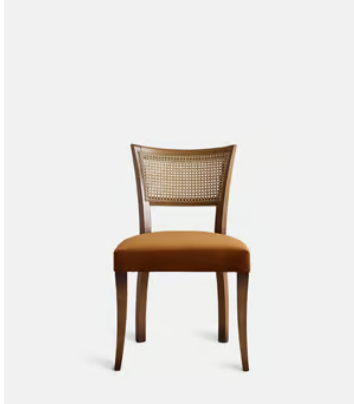

SOHO HOME

Pair of Molina Dining Chairs, Cane Back, Velvet, Mustard, US

~~£1,195~~ £895 Regular price

~~£1,016~~ £716 Member price

A House hero, you'll find our upholstered Molina dining chairs in many of our Houses, including High Road House and Soho House Berlin, as well as a vintage version in Kettner's Studio. This set is crafted in Italy with a cane back and velvet seat - a standout option for long lunches in the dining room.

Dimensions

Dimensions: H78 x W50 x D58cm / H31 x W20 x D23"

Weight: 9kg / 19.8lbs

Packaged dimensions: H98 x W52 x D75cm / H38.6 x W20.5 x D29.5"

Details

Assembly required: No

Composition: 100% Cotton

Fabric: Cotton Velvet

Feet: Beech

Filling: Foam

Frame: Beech

Material: Beech

Removable cushions: No

Removable legs: No

Seat depth: 49.5cm

Seat height: 48cm