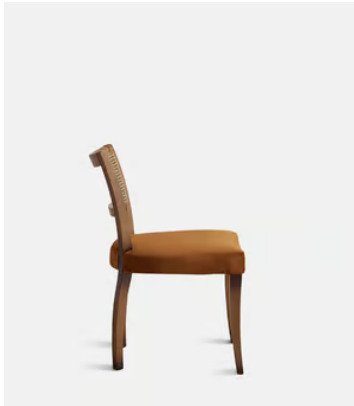

SOHO HOME

Pair of Molina Dining Chairs, Cane Back, Velvet, Mustard

~~£1,195~~ £895 Regular price

~~£1,016~~ £716 Member price

A House hero, you'll find our upholstered Molina dining chairs in many of our Houses, including High Road House and Soho House Berlin, as well as a vintage version in Kettner's Studio. This set is crafted in Italy with a cane back and velvet seat - a standout option for long lunches in the dining room.

Dimensions

Dimensions: H78 x W51.5 x D57.5cm / H31 x W20.3 x D22.5"

Weight: 8.1kg / 17.9lbs

Details

Arm Height: 67cm

Seat depth: 50cm

Seat Width: 52cm

Seat Height: 48cm

Frame: FSC Certified Beech

Feet: FSC Certified Birch

Assembly Required: No

Care Instructions: Professional Upholstery Cleaning only

Fabric: Cotton Velvet

Composition: 85% Cotton, 15% Polyester

Available in 1 linen