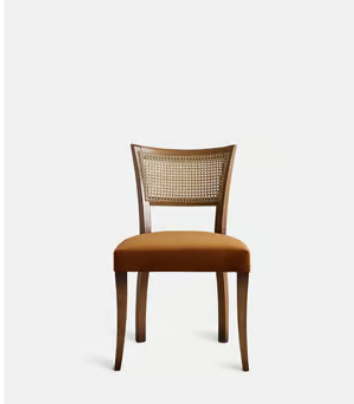

SOHO HOME

Pair of Molina Dining Chairs, Cane Back, Velvet, Mustard

~~£1,195~~ £895 Regular price

~~£1,016~~ £716 Member price

A House hero, you'll find our upholstered Molina dining chairs in many of our Houses, including High Road House and Soho House Berlin, as well as a vintage version in Kettner's Studio. This set is crafted in Italy with a cane back and velvet seat - a standout option for long lunches in the dining room.

Dimensions

Dimensions: H78 x W51.5 x D57.5cm / H31 x W20.3 x D22.5"

Weight: 8.1kg / 17.9lbs

Details

Arm Height: 67cm

Seat depth: 50cm

Seat Width: 52cm

Seat Height: 48cm

Frame: FSC Certified Beech

Feet: FSC Certified Birch

Assembly Required: No

Care Instructions: Professional Upholstery Cleaning only

Fabric: Cotton Velvet

Composition: 85% Cotton, 15% Polyester

Available in 1 linen