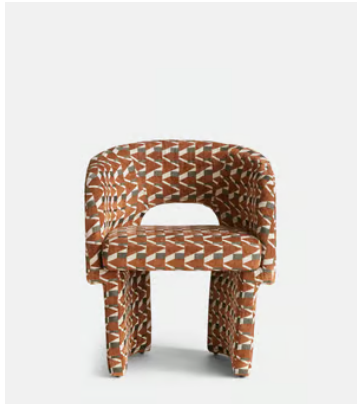

SOHO HOME

Morrell Dining Chair, Phoebe Jacquard

£1,195 Regular price

£1,016 Member price

Our Morrell dining chair is upholstered in our Phoebe jacquard, defined by warm tones and an eye-catching geometric. The House-style chair's curved silhouette creates a sculptural effect, while the contemporary cut-out back and angular legs bring a touch of playfulness. This versatile piece works well in any setting, such as a dining room or dressing room.

Dimensions

Dimensions: H76.2 x W63 x D54cm / H30 x W24.8 x D21.3"

Weight: 15.9kg / 35.1lbs

Packaged dimensions: H82 x W60 x D70cm / H32.3 x W23.6 x D27.6"

Packaged weight: 22.5kg / 49.6lbs

Details

Arm Height: 62.5cm

Seat depth: 44cm

Seat Width: 49cm

Seat Height: 48cm

Frame: Engineered Hardwood and Birch

Assembly Required: No

Care Instructions: Professional Upholstery Cleaning only

Fabric: Jacquard

Composition: 85% Viscose, 15% Polyester