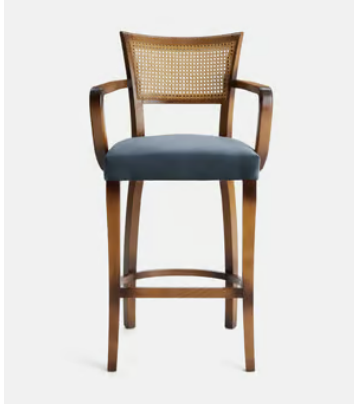

## Molina Barstool, Cane Back, Velvet, Grey Blue

£850 Regular price

£723 Member price

This chair's frame is carved from beech wood with a cane backrest, finished with a seat upholstered in velvet.

The design of this barstool is based on our Molina dining chair, variations of which can be seen in many of our Houses, from Soho House Berlin to High Road House in West London. Rounded corners on each arm complement the gentle curve of the four beech wood legs.

### Details

**Arm height:** 93cm

**Assembly required:** No

**Fabric:** Cotton

**Filling:** 40 KG/M3

**Frame:** Beech wood

**Removable cushions:** No

**Removable legs:** No