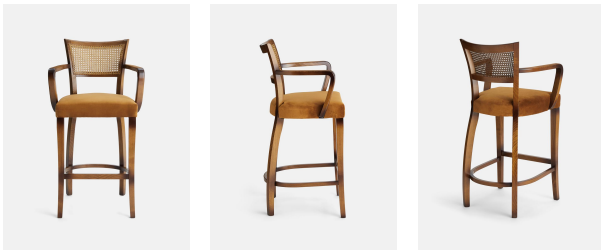

Molina Barstool, Cane Back, Velvet, Mustard

£850 Regular

£723 Membership

Available in

Linen Natural

Velvet Grey Blue

Product details

This barstool is inspired by our Molina dining chairs, which can be seen in many of the Houses, including High Road House and Soho House Berlin, as well as a vintage version in Kettner's Studio. It nods to all the classic features with a cane back, velvet seat and curved, yet slightly angled, wooden arms.

- Barstool with cane back
- Velvet cushion
- Beech frame
- Curved wooden arms
- Available in Linen
- Inspired by the vintage dining chairs at Kettner's Studio

Dimensions

Product dimensions: H108 x W60 x D53cm / H42.5 x W23.6 x D20.9"

Product weight: 9.3kg / 20.5lbs

Packaged or boxed dimensions: H111 x W63 x D56cm / H43.7 x W24.8 x D22"

Packaged or boxed weight: 12.3kg / 27.1lbs

Number of boxes: 1

Details

Arm Height: 93cm

Seat Depth: 43cm

Seat Width: 49cm

Seat Height: 73cm

Frame: FSC Certified Beech

Feet: FSC Certified Birch

Assembly Required: No

Care Instructions: Professional Upholstery

Cleaning only

Fabric: Velvet