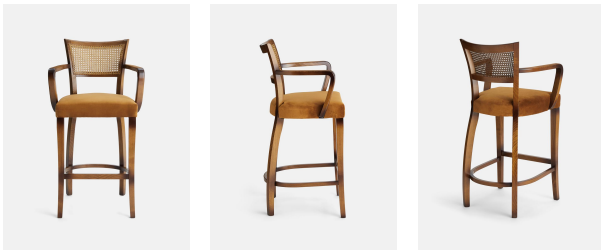

Molina Barstool, Cane Back, Velvet, Mustard

£850 Regular

£723 Membership

Available in

Velvet Mustard

Velvet Grey Blue

Product details

This barstool is inspired by our Molina dining chairs, which can be seen in many of the Houses, including High Road House and Soho House Berlin, as well as a vintage version in Kettner's Studio. It nods to all the classic features with a cane back, velvet seat and curved, yet slightly angled, wooden arms.

- Barstool with cane back
- Velvet cushion
- Beech frame
- Curved wooden arms
- Available in Linen
- Inspired by the vintage dining chairs at Kettner's Studio

Dimensions

Product dimensions: H108 x W60 x D53cm / H42.5 x W23.6 x D20.9"

Product weight: 9.3kg / 20.5lbs

Packaged or boxed dimensions: H111 x W63 x D56cm / H43.7 x W24.8 x D22"

Packaged or boxed weight: 12.3kg / 27.1lbs

Number of boxes: 1

Details

Arm Height: 93cm

Seat Depth: 43cm

Seat Width: 49cm

Seat Height: 73cm

Frame: FSC Certified Beech

Feet: FSC Certified Birch

Assembly Required: No

Care Instructions: Professional Upholstery

Cleaning only

Fabric: Velvet