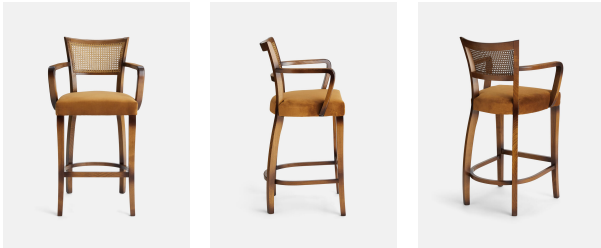

Molina Barstool, Cane Back, Velvet, Mustard

£850 Regular

£723 Membership

Available in

Linen Natural

Velvet Grey Blue

Product details

This barstool is inspired by our Molina dining chairs, which can be seen in many of the Houses, including High Road House and Soho House Berlin, as well as a vintage version in Kettner's Studio. It nods to all the classic features with a cane back, velvet seat and curved, yet slightly angled, wooden arms.

- Barstool with cane back
- Velvet cushion
- Beech frame
- Curved wooden arms
- Available in Linen
- Inspired by the vintage dining chairs at Kettner's Studio

Dimensions

Product dimensions: H108 x W60 x D53cm / H42.5 x W23.6 x D20.9"

Product weight: 9.3kg / 20.5lbs

Packaged or boxed dimensions: H111 x W63 x D56cm / H43.7 x W24.8 x D22"

Packaged or boxed weight: 12.3kg / 27.1lbs

Number of boxes: 1

Details

Arm Height: 93cm

Seat Depth: 43cm

Seat Width: 49cm

Seat Height: 73cm

Frame: FSC Certified Beech

Feet: FSC Certified Birch

Assembly Required: No

Care Instructions: Professional Upholstery
Cleaning only

Fabric: Velvet

Composition: 85% Cotton, 15% Polyester