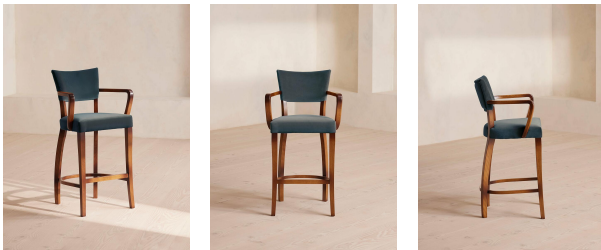

## Molina Barstool, Velvet, Grey Blue

£850 Regular

£723 Membership

### Product details

This barstool is inspired by our Molina dining chairs, which can be seen in many of the Houses, including High Road House and Soho House Berlin, as well as a vintage version in Kettner's Studio. Our barstool nods to all the classic features, including a hardwood beech frame, velvet seat and curved, yet slightly angled, wooden arms.

- Upholstered velvet barstool
- Hardwood beech frame
- Curved wooden arms
- Available in Linen
- Inspired by the vintage dining chairs at Kettner's Studio