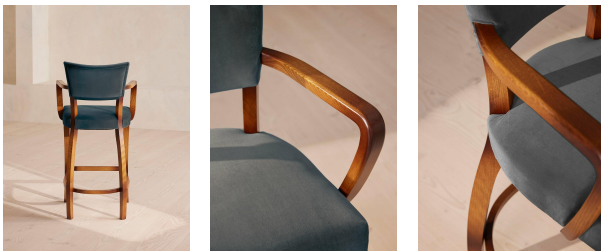

## Molina Barstool, Velvet, Grey Blue

£850 Regular

£723 Membership

### Product details

This barstool is inspired by our Molina dining chairs, which can be seen in many of the Houses, including High Road House and Soho House Berlin, as well as a vintage version in Kettner's Studio. Our barstool nods to all the classic features, including a hardwood beech frame, velvet seat and curved, yet slightly angled, wooden arms.

- Upholstered velvet barstool
- Hardwood beech frame
- Curved wooden arms
- Available in Linen
- Inspired by the vintage dining chairs at Kettner's Studio