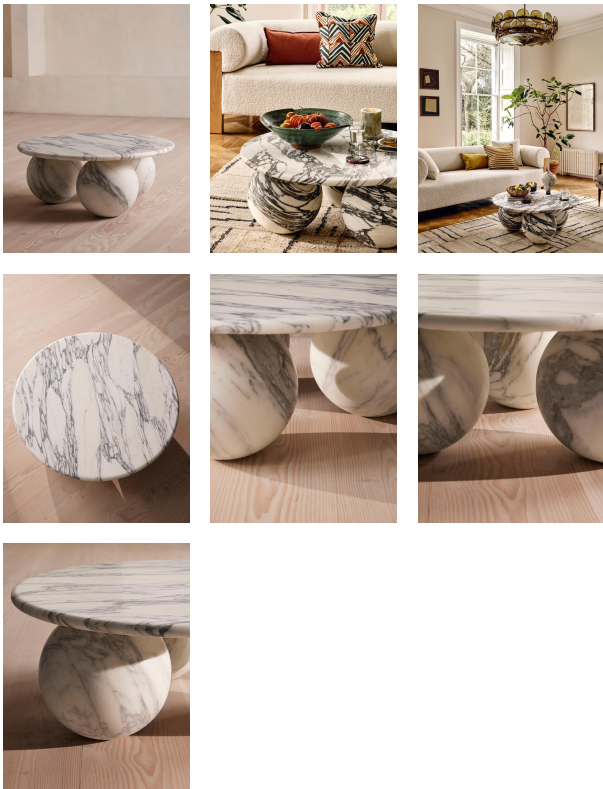

SOHO HOME

Oxley Coffee Table, Arabescato Corchia Marble

£4,795 Regular

£4,076 Membership

Product details

Referencing similar pieces seen at Soho House Hong Kong, our Oxley round coffee table has been crafted from a polished Italian Arabescato Corchia marble, distinguished by light grey and black veining for textural depth. Resting on three matching marble spheres, this unique interior catches the light beautifully. Use in the living room for a sculptural focal point.

Dimensions

Product dimensions: H36 x W90 x D90cm / H14.2 x W35.4 x D35.4"

Product weight: 206kg / 454.2lbs

Number of boxes: 2

* Box 1 : H103 x W102 x D15cm / H40.6 x W40.2 x D5.9"

* Box 2 : H55 x W128 x D45cm / H21.7 x W50.4 x D17.7"