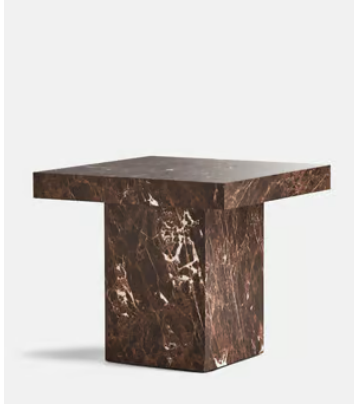

SOHO HOME

Phoenix Table, Dark Emperador Marble, Tall

£1,795 Regular price

£1,526 Member price

Spanish Dark Emperador marble creates clean, geometric lines and a square, stackable profile.

Referencing the textures seen throughout Shoreditch House, the tall Phoenix table is constructed from a deep-brown Spanish marble flecked with irregular grey-white spots and calcite accents.

Dimensions

Dimensions: H45 x W50 x D50cm / H17.7 x W19.7 x D19.7"

Weight: 135kg / 297.6lbs

Number of boxes: 2

- **Box 1:** H62 x W38 x D38cm / H24.4 x W15 x D15"
- **Box 2:** H62 x W62 x D18cm / H24.4 x W24.4 x D7.1"

Details

Assembly required: Yes

Clearance: 38cm

Feet: Plastic glide

Finish: Honed Marble

Frame: MDF and Aluminium

Hardware: Aluminium plate

Material: Dark Emperador Marble, MDF and Aluminium