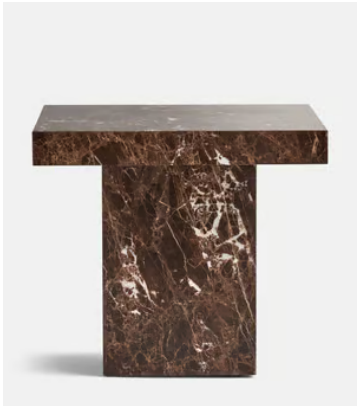

SOHO HOME

Phoenix Table, Dark Emperador Marble, Tall

£1,795 Regular price

£1,526 Member price

Spanish Dark Emperador marble creates clean, geometric lines and a square, stackable profile.

Referencing the textures seen throughout Shoreditch House, the tall Phoenix table is constructed from a deep-brown Spanish marble flecked with irregular grey-white spots and calcite accents.

Details

Assembly required: Yes

Clearance: 38cm

Feet: Plastic glide

Finish: Honed Marble

Frame: MDF and Aluminium

Hardware: Aluminium plate

Material: Dark Emperador Marble, MDF and Aluminium