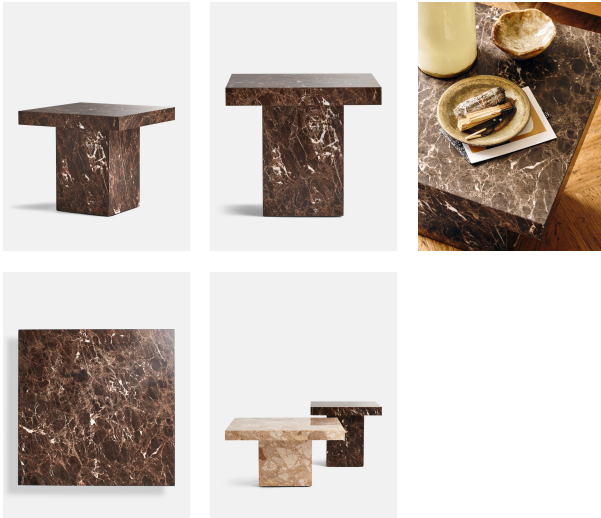

Dimensions

Product dimensions: H45 x W50 x D50cm / H17.7 x W19.7 x D19.7"

Product weight: 135kg / 297.6lbs

Number of boxes: 2

* Box 1 : H62 x W38 x D38cm / H24.4 x W15 x D15"

* Box 2 : H62 x W62 x D18cm / H24.4 x W24.4 x D7.1"