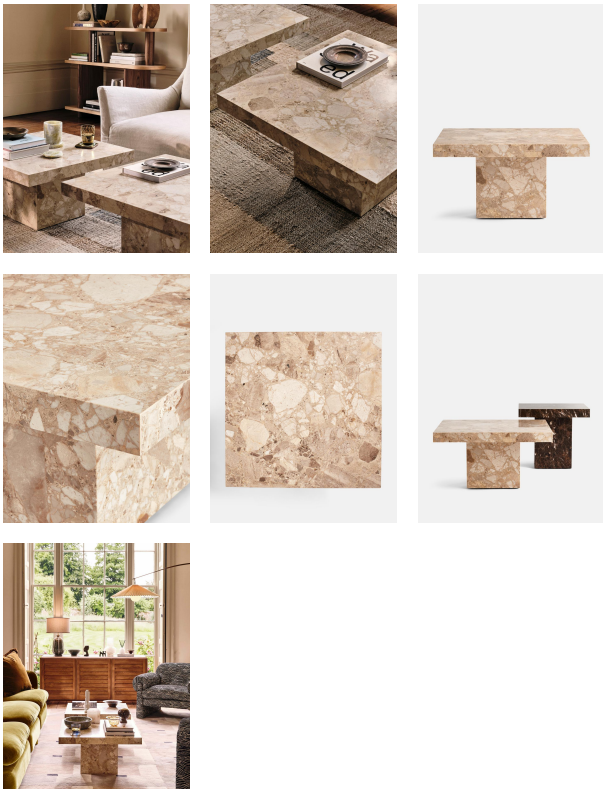

### Product details

Referencing the textures seen throughout Shoreditch House, the low Phoenix table is made from Kunis Brescia marble - a cream-toned Greek marble with irregular grey and mocha spots. Clean, geometric lines and a square, stackable profile create definition. Nest together with the tall Phoenix table to make your living space flow.

### Dimensions

Product dimensions: H38 x W70 x D70cm / H15 x W27.6 x D27.6"

Product weight: 120kg / 264.6lbs

Number of boxes: 2

\* Box 1 : H55 x W55 x D44cm / H21.7 x W21.7 x D17.3"

\* Box 2 : H81 x W81 x D18cm / H31.9 x W31.9 x D7.1"