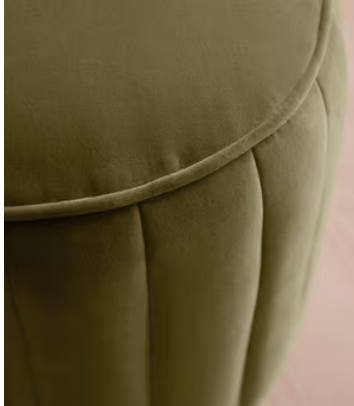

## Romi Footstool, Velvet, Lichen

£650 Regular price

£553 Member price

A nod to the warm and inviting textures of Soho House Rome, our Romi footstool is fully upholstered in cotton velvet with fluting and a piped rim to add intrigue and definition. Compact and versatile, the footstool doubles up as extra seating for guests, or as a side table with a tray on top.