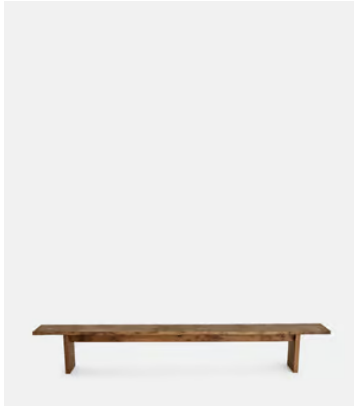

## Calne Bench, Dark, 240cm

£2,595 Regular price

£2,206 Member price

Built to last a lifetime and serve generations to come, the Calne bench is carved from premium British Pippy oak, with a characteristic live edge. The chunky heirloom piece is inspired by biophilic design, a concept that connects people to nature. Visible knots and cracks are featured throughout and considered charming features of natural timber. Pair with the Calne dining table to recreate the rustic settings at Soho Farmhouse.

### Dimensions

**Dimensions:** H45 x W240 x D35cm / H17.7 x W94.5 x D13.8"

**Weight:** 30kg / 66.1lbs

**Packaged dimensions:** H45 x W240 x D35cm / H17.7 x W94.5 x D13.8"

**Packaged weight:** 30kg / 66.1lbs

### Available in 3 sizes

3-4 Seater (H45 x W240 x D35cm / H17.7 x W94.5 x D13.8")

4-5 Seater (H45 x W270 x D35cm / H17.7 x W106.3 x D13.8")

5-6 Seater (H45 x W300 x D35cm / H17.7 x W118.1 x D13.8")