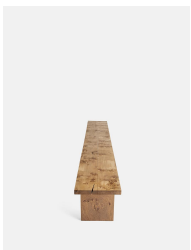

Calne Bench, Aged Oak, 300cm

£2,995

Regular

£2,546

Membership

Available in

Light Oak

Golden Oak

Aged Oak

Dark Oak

Sizes

3-4 Seater, 4-5 Seater, 5-6 Seater

Product details

Built to last a lifetime and serve generations to come, the Calne bench is carved from premium British Pippy oak, with a characteristic live edge. The chunky heirloom piece is inspired by biophilic design, a concept that connects people to nature. Visible knots and cracks are featured throughout and considered charming features of natural timber. Pair with the Calne dining table to recreate the rustic settings at Soho Farmhouse.

Dimensions

Product dimensions: H45 x W300 x D35cm / H17.7 x W118.1 x D13.8"

Product weight: 40kg / 88.2lbs

Packaged or boxed dimensions: H45 x W300 x D35cm / H17.7 x W118.1 x D13.8"

Packaged or boxed weight: 40kg / 88.2lbs