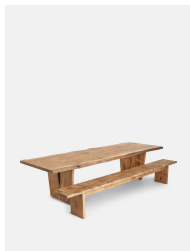

## Calne Bench, Aged Oak, 300cm

£2,995

Regular

£2,546

Membership

### Sizes

3-4 Seater, 4-5 Seater, 5-6 Seater

### Product details

Built to last a lifetime and serve generations to come, the Calne bench is carved from premium British Pippy oak, with a characteristic live edge. The chunky heirloom piece is inspired by biophilic design, a concept that connects people to nature. Visible knots and cracks are featured throughout and considered charming features of natural timber. Pair with the Calne dining table to recreate the rustic settings at Soho Farmhouse.