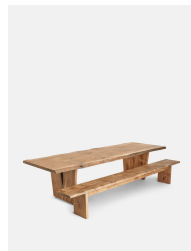

Calne Bench, Aged Oak, 300cm

£2,995

Regular

£2,546

Membership

Available in

Light Oak

Golden Oak

Aged Oak

Dark Oak

Sizes

3-4 Seater, 4-5 Seater, 5-6 Seater

Product details

Built to last a lifetime and serve generations to come, the Calne bench is carved from premium British Pippy oak, with a characteristic live edge. The chunky heirloom piece is inspired by biophilic design, a concept that connects people to nature. Visible knots and cracks are featured throughout and considered charming features of natural timber. Pair with the Calne dining table to recreate the rustic settings at Soho Farmhouse.

Dimensions

Product dimensions: H45 x W300 x D35cm / H17.7 x W118.1 x D13.8"

Product weight: 40kg / 88.2lbs

Packaged or boxed dimensions: H45 x W300 x D35cm / H17.7 x W118.1 x D13.8"

Packaged or boxed weight: 40kg / 88.2lbs