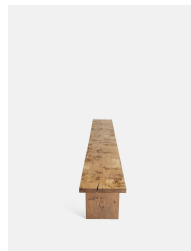

### Sizes

3-4 Seater, 4-5 Seater, 5-6 Seater

### Product details

Built to last a lifetime and serve generations to come, the Calne bench is carved from premium British Pippy oak, with a characteristic live edge. The chunky heirloom piece is inspired by biophilic design, a concept that connects people to nature. Visible knots and cracks are featured throughout and considered charming features of natural timber. Pair with the Calne dining table to recreate the rustic settings at Soho Farmhouse.