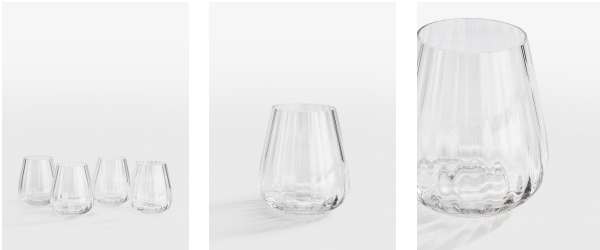

### Product details

Serve your favourite reds the Soho way with our Pembroke stemless red wine glass set, used across all our Soho Houses. Crafted in Poland, Eastern European glass is known for its brilliant clarity and our Pembroke glassware is no exception. Each single piece touches several pair of hands during the creative process, including a master glassblower who oversees the entire production. Accented with soft, scalloped detail, this optic decoration echoes the glassware used in our first House at 40 Greek Street.

### Dimensions

Product dimensions: H10.8 x W9.8 x D9.8cm / H4.3 x W3.9 x D3.9"

Product weight: 2kg / 4.4lbs

Packaged or boxed weight: 2kg / 4.4lbs