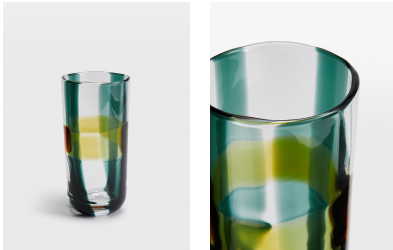

SOHO HOME

Livorno Highball Glasses, Green And Amber, Set Of Four

£70

Regular

£56

Membership

Available in

Blue

Product details

Taking cues from the retro pops of colour at White City House, our Livorno highball glasses are meticulously crafted in Thailand, with vibrant green and amber stripes for a standout effect. Create dimension with the coordinating lowball glasses, or mix and match with the Blue and Amber pieces for a playful table setting.