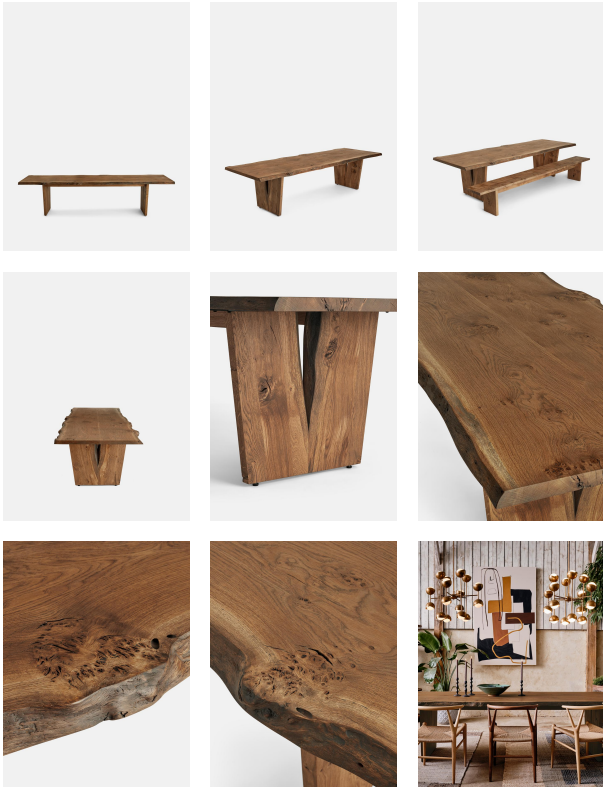

Calne Dining Table, Dark, 270cm

£10,000

Regular

£8,500

Membership

Available in

Light Oak

Golden Oak

Aged Oak

Dark Oak

Sizes

95 x 240, 100 x 270, 100 x 300

Product details

Built to last a lifetime and serve generations to come, the Calne dining table is carved from premium British Pippy oak, with a characteristic live edge. The chunky heirloom piece is inspired by biophilic design, a concept that connects people to nature. Visible knots and cracks are featured throughout and considered charming features of natural timber. Place it in the centre of a dining room to recreate the rustic settings at Soho Farmhouse.

Dimensions

Product dimensions: H75 x W270 x D100cm / H29.5 x W106.3 x D39.4"

Product weight: 170kg / 374.8lbs

Packaged or boxed dimensions: H75 x W270 x D100cm / H29.5 x W106.3 x D39.4"

Packaged or boxed weight: 170kg / 374.8lbs